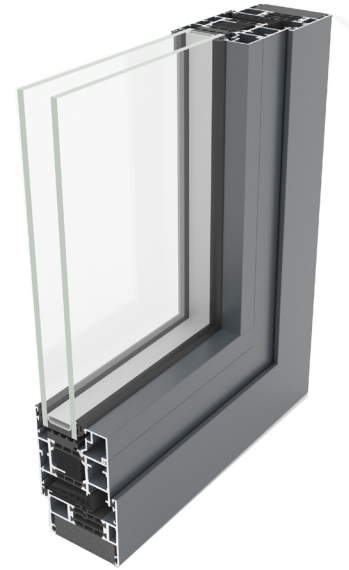

Size Limits Max Weights

	Caseмент	TBT	TSR
Top Hung	180kg	-	-
Tilt Before Turn	-	100kg	-
Side Hung	55kg	100kg	-
Bottom Hung	60kg	-	-
Top Swing	-	-	60kg
Side Swing	-	-	45kg
Fixed Light	250kg	250kg	250kg

	CASEMENT	TBT	TSR
FRAME DEPTH	58mm	58mm	58mm
DUAL COLOUR OPTION	Yes	Yes	Yes
MULTI-POINT LOCKING	Yes	Yes	Yes
GLAZING OPTIONS	Internal & External Bead	Internal & External Bead	Internal Bead
GLAZING THICKNESS	24mm - 40mm	24mm - 40mm	24mm - 28mm
SIGHTLINE FRAME TO VENT	75mm	86mm	103mm
SIGHTLINE FRAME TO MULLION	89mm	100mm	161mm
SIGHTLINE FIXED LIGHT	43mm	43mm	-

PERFORMANCE	CASEMENT	TBT	TSR
U-VALUE DOUBLE GLAZING	1.4 W/m²K	1.5 W/m²K	1.7 W/m²K
U-VALUE TRIPLE GLAZING	1.2 W/m²K	1.3 W/m²K	-
GREEN GUIDE RATING	A Rated	A Rated	A Rated
ACOUSTIC PERFORMANCE	Rw (C;Ctr) 42 (-1;-5) db	Rw (C;Ctr) 44 (-1;-4) db	-
AIR TIGHTNESS	Class 4	Class 4	Class 4
WATER TIGHTNESS	Class 9A	Class 9A	Class 9A
WIND LOAD	Class E2400	Class E2400	Class A5
SECURITY	PAS 24	PAS 24	PAS 24
3RD PART CERTIFICATION	Q-Mark	Q-Mark	Q-Mark
SECURED BY DESIGN	Yes	Yes	Yes

*Specifications show what can be achieved with the system but not all products will meet them automatically (depending on size, configuration, e.t.c.). Any specific requirements should be discussed with the technical team before ordering. The specifications on this page are subject to change without warning.