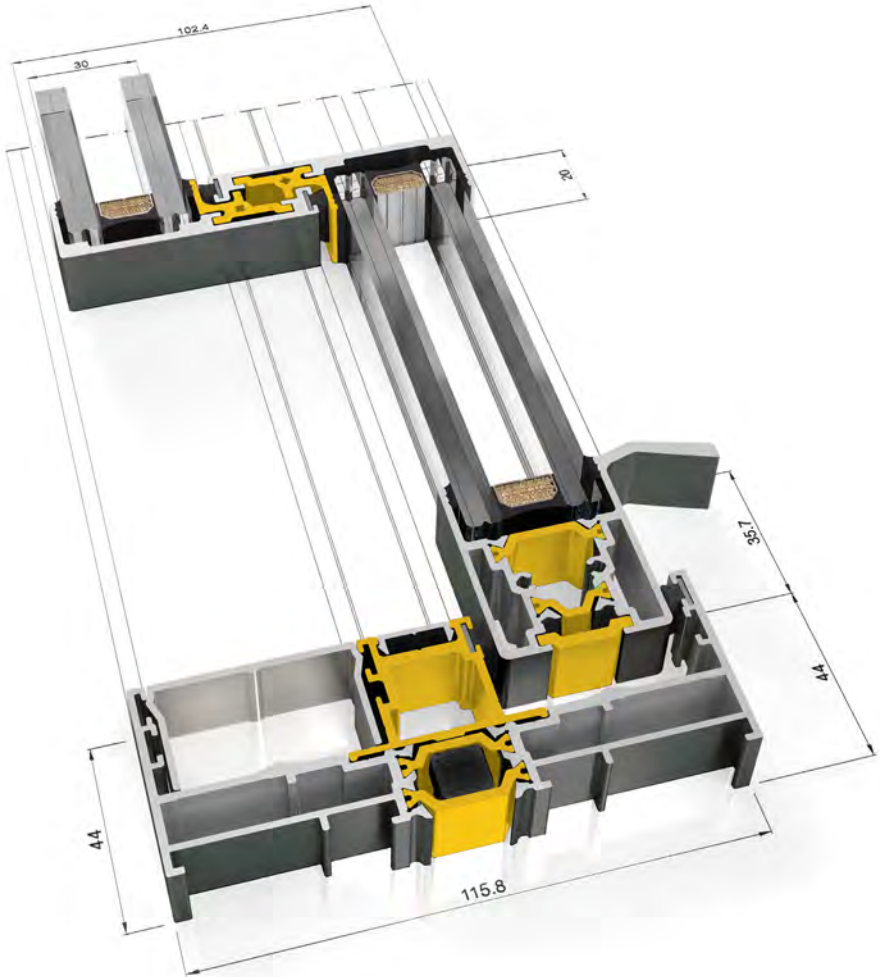

 **Arkay Windows**

Arkay Windows

INFINIGLIDE³

THE ULTRA SLIM NEW
MINIMAL SLIDING DOOR
WITH A 20MM SIGHTLINE

Every horizon is worth seeing, and now you can enjoy amazing views from the comfort of your home. InfiniGlide 3 is the perfect, ultra slim frame to bring your outdoors inside.

- Ultra Slim 20mm Interlock
- Up to 2.5m x 3m Per Panel
- Fully Concealable Frame & Threshold
- 3 Tracks & Pocket Door Option
- Fully Openable With Glass-To-Glass Corners
- Multi-Point Locking

Size Limits

Maximum Panel Width	2500 mm
Maximum Panel Height	3000 mm
Maximum Panel Weight	320 kg

THRESHOLD HEIGHT	44 mm	
GLAZING THICKNESS	26-30 mm	
GLAZING METHOD	Structurally bonded	
MINIMUM SIGHTLINE	20 mm	
FRAME DEPTH	1 RAIL	116 mm
FRAME DEPTH	2 RAIL	116 mm
FRAME DEPTH	3 RAIL	182 mm