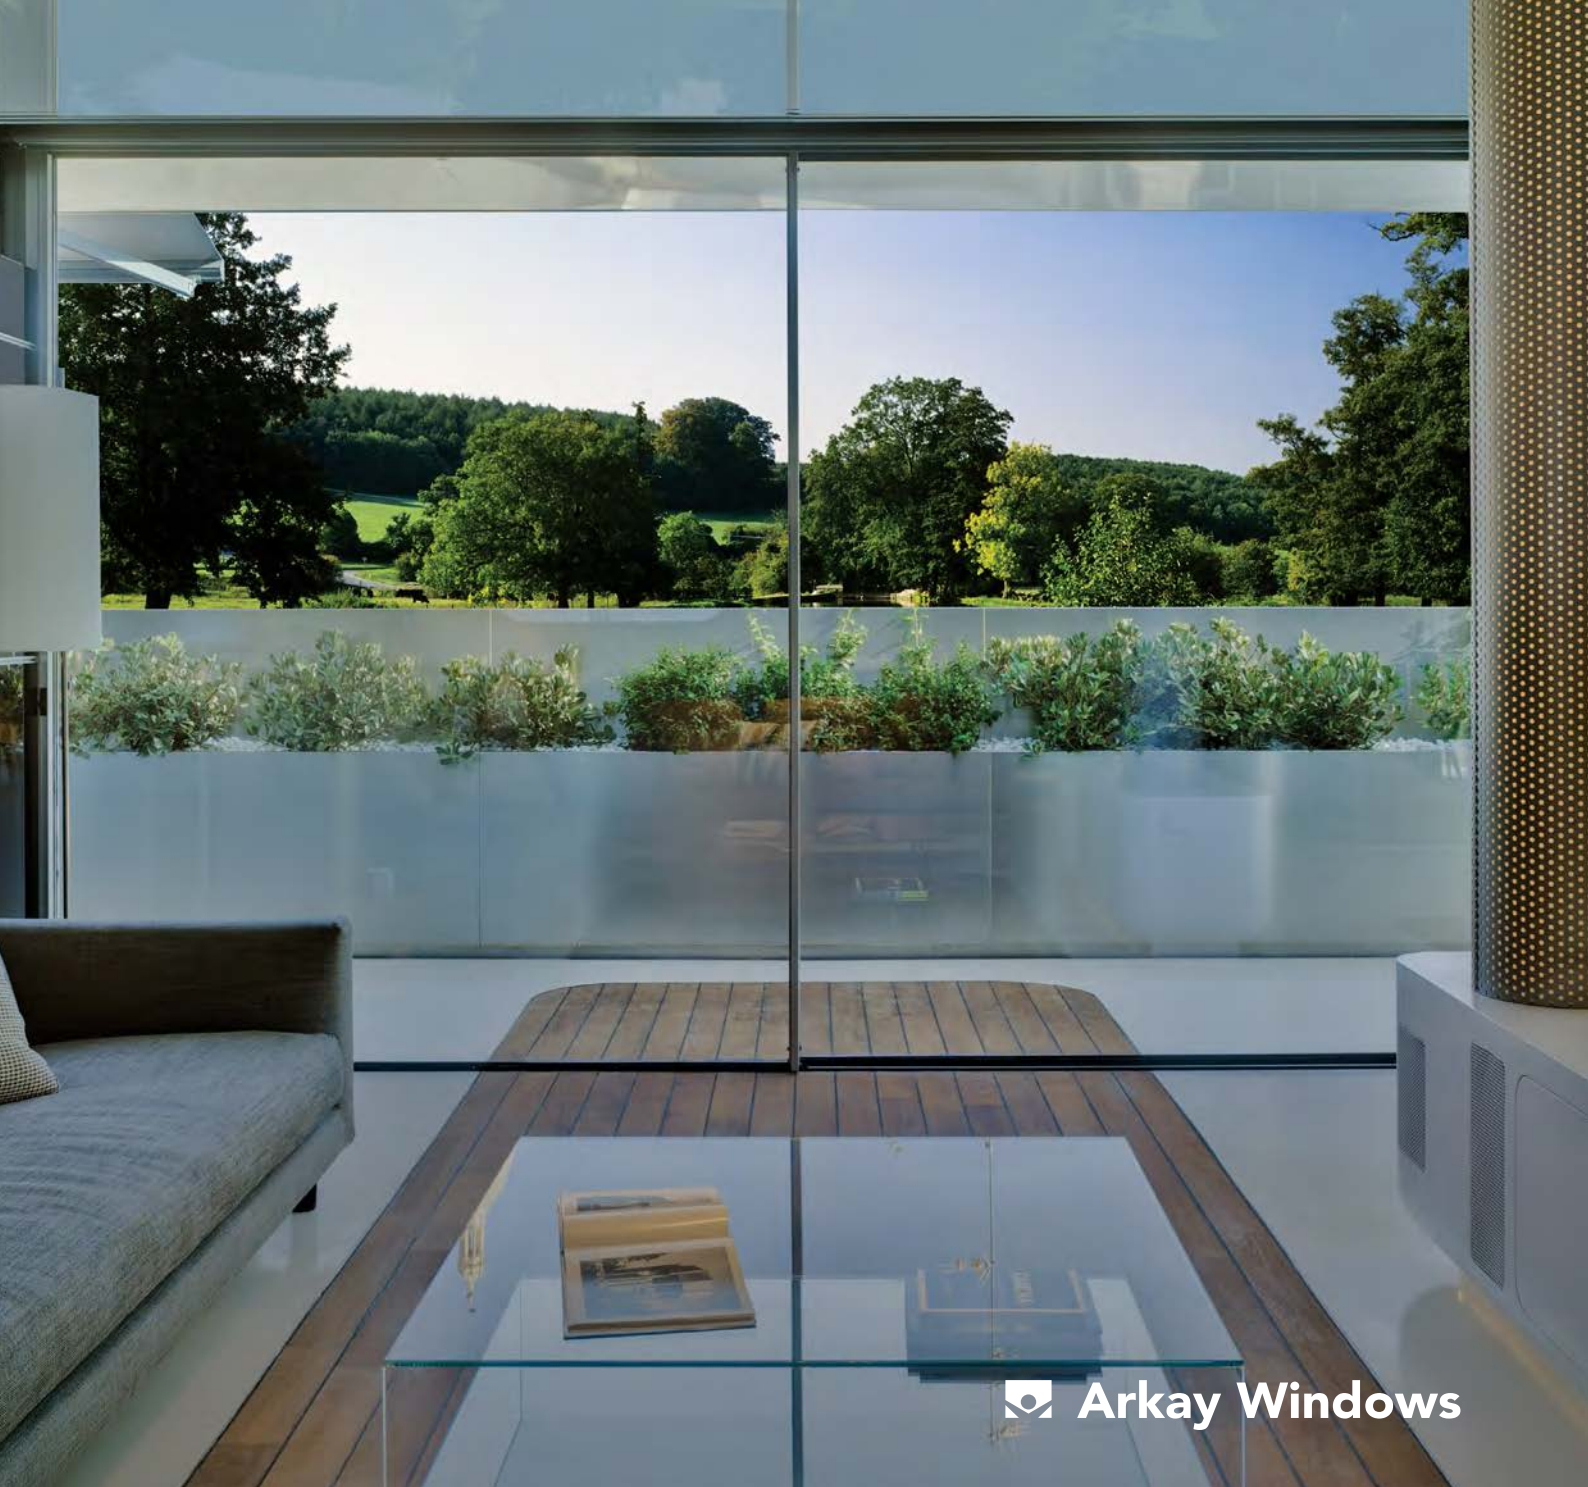

 **Arkay Windows**

Arkay Windows

INFINIGLIDE³

THE ULTRA SLIM NEW
MINIMAL SLIDING DOOR
WITH A 20MM SIGHTLINE

Every horizon is worth seeing, and now you can enjoy amazing views from the comfort of your home. InfiniGlide 3 is the perfect, ultra slim frame to bring your outdoors inside.