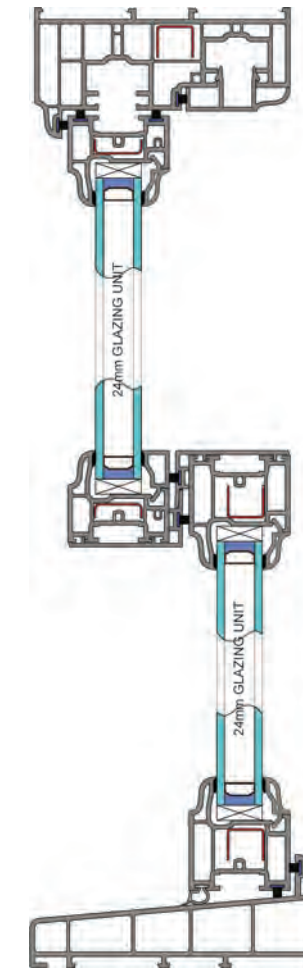

Reinforced with sturdy galvanised steel

Sculptured Georgian bars

Traditional run through sash horns

Robust locking devices

Low maintenance - no sanding or painting

Size Limits

Minimum Width and Height	350mm x 800mm
Maximum Width and Height	1500mm x 2500mm
Fire Escape Minimum Sizes	750mm x 1350mm